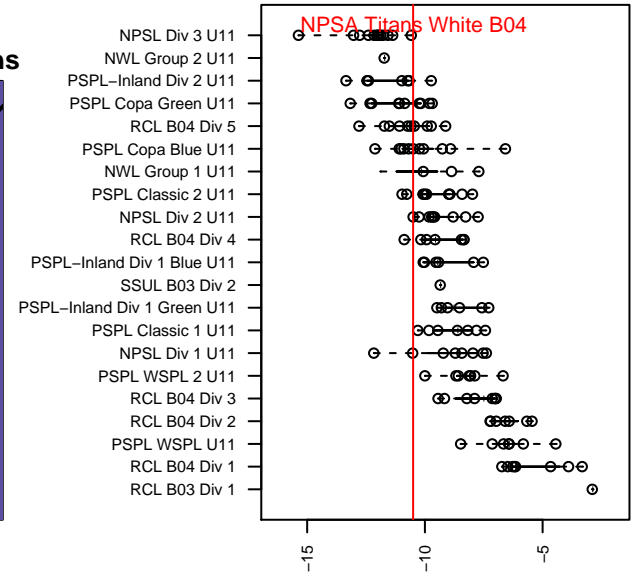

# NPSA Titans White B04

Nowland Premier SA  
 Bellevue, WA  
 B04 total strength=200  
 attack=0.18 defense=0.08  
 fall league = PSPL Copa Blue U11  
 spr league = Spr PSPL Copa U11  
 notes= B

alt names used:  
 NPSA TITANS B04 White  
 NPSA Titans B04 White  
 NPSA B04 White Mercer Island  
 NPSA B04 WHITE MERCER ISLAND (WA) ()

Venues played:  
 2015 Sounders FC Cup BU11 Silver  
 2015 PSPL Copa Blue U11  
 2015 Spr PSPL Copa U11  
 2015 WA Cup BU11 Bronze U11

**NPSA Titans White B04**  
 Dots are actual minus expected GF (blue circles) and GA (red triangles).  
 Blue line is smoothed change in attack strength. Red is smoothed change in defense strength.

**attack and defense variance (black dot)  
relative to other teams  
and top 10 in region**

**attack and defense rating  
relative to others at age  
and all opponents in last 13 months**

**Performance relative to 13 month average**