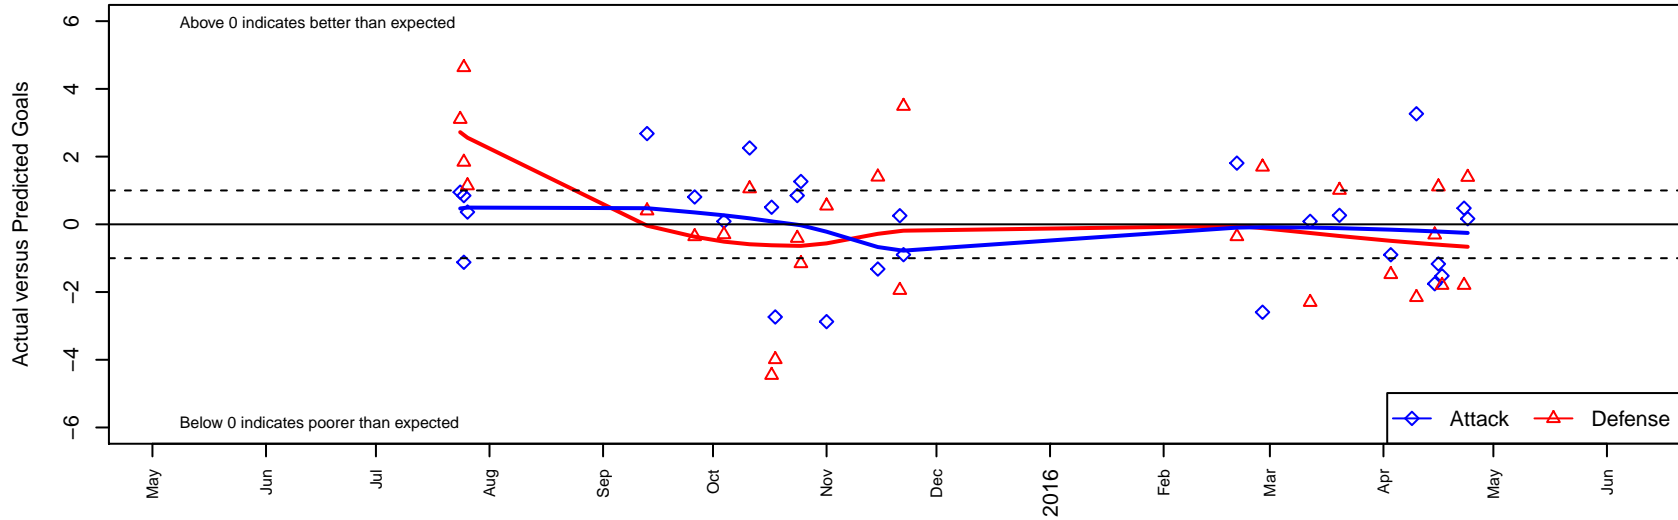

# NPSA Titans White B04

Nowland Premier SA  
 Bellevue, WA  
 B04 total strength=200  
 attack=0.18 defense=0.08  
 fall league = PSPL Copa Blue U11  
 spr league = Spr PSPL Copa U11  
 notes= B

alt names used:  
 NPSA TITANS B04 White  
 NPSA Titans B04 White  
 NPSA B04 White Mercer Island  
 NPSA B04 WHITE MERCER ISLAND (WA) ()

Venues played:  
 2015 Sounders FC Cup BU11 Silver  
 2015 PSPL Copa Blue U11  
 2015 Spr PSPL Copa U11  
 2015 WA Cup BU11 Bronze U11

**NPSA Titans White B04**  
 Dots are actual minus expected GF (blue circles) and GA (red triangles).  
 Blue line is smoothed change in attack strength. Red is smoothed change in defense strength.

**attack and defense variance (black dot)  
relative to other teams  
and top 10 in region**

**attack and defense rating  
relative to others at age  
and all opponents in last 13 months**

**Performance relative to 13 month average**